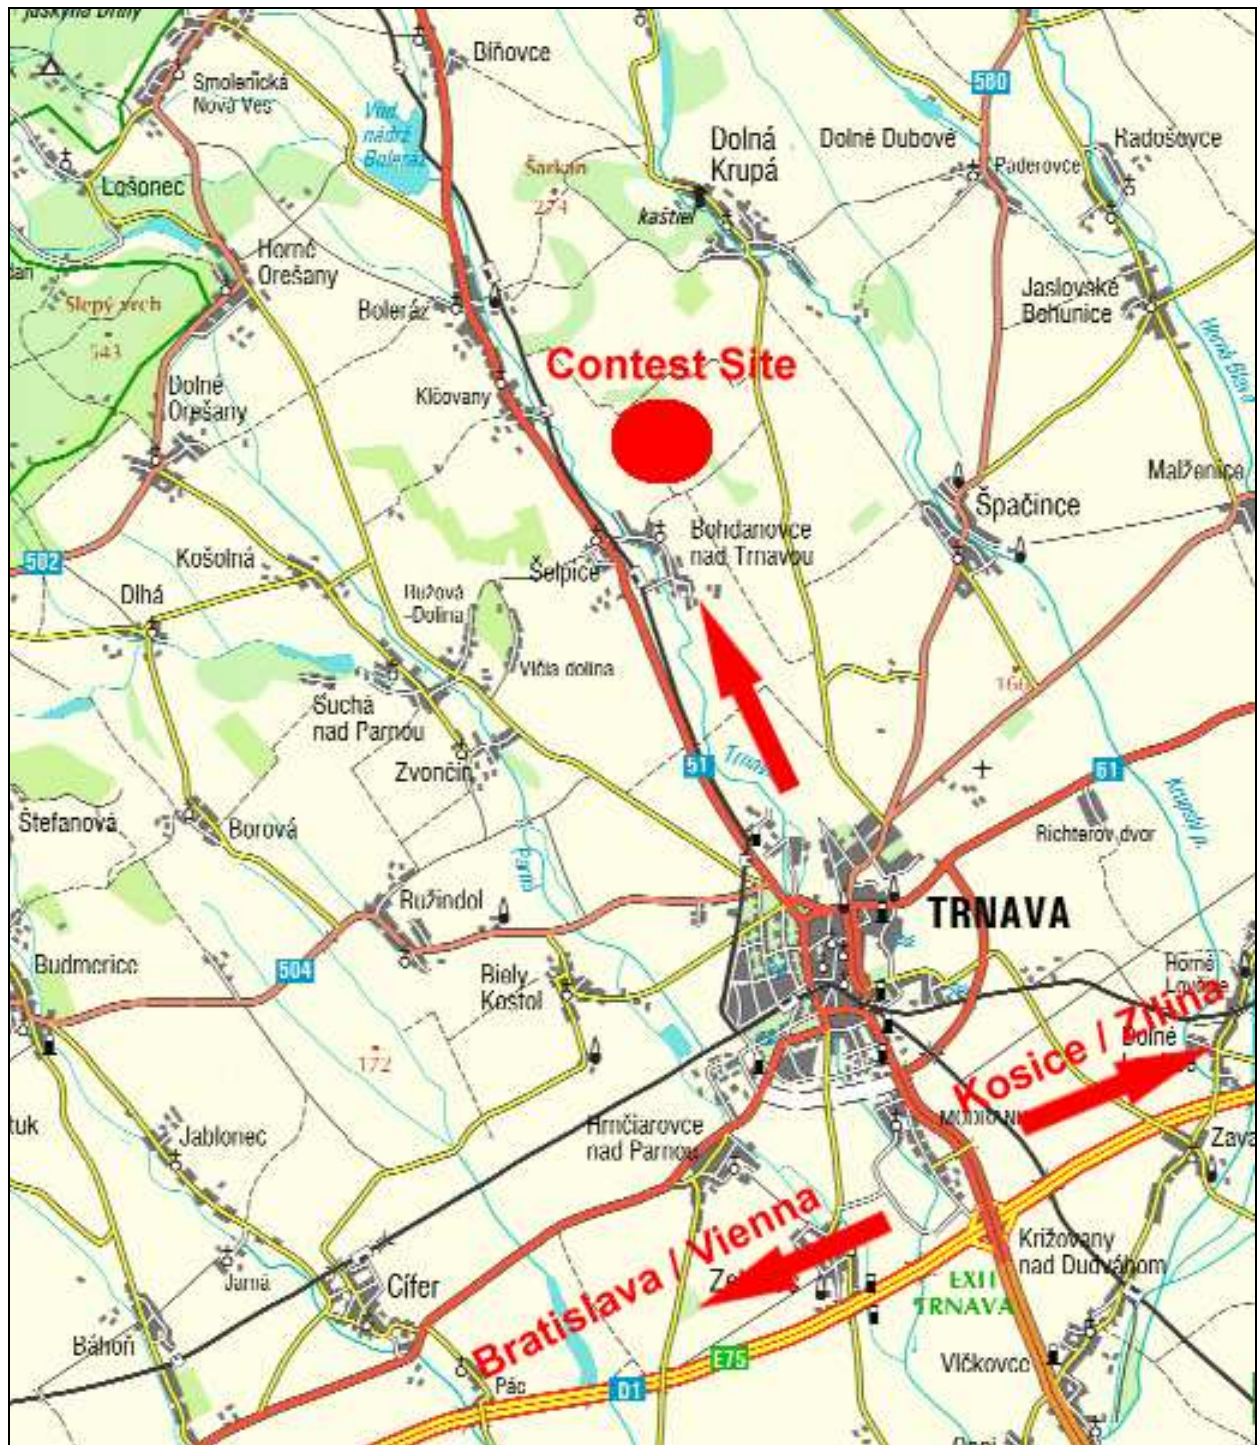

EUROPE MAP

SLOVAKIA MAP

WELCOME TO TRNAVA

GPS AIRFIELD OF TRNAVA MUNICIPAL REGION: N 48 ° 27 ' 15, 594 "
E 17 ° 31 ' 4 , 972 "

<http://maps.google.com/maps/ms?ie=UTF8&hl=en&msa=0&msid=102286866942787804462.0004593a131231e30af9a&ll=48.451066,17.525425&spn=0.028293,0.081367&t=h&z=14>

SPORT AIRFIELD OF TRNAVA MUNICIPAL REGION

BOLERÁZ

GPS AIRFIELD OF TRNAVA MUNICIPAL REGION: N 48 ° 27 ' 15, 594 "
E 17 ° 31 ' 4 , 972 "

<http://maps.google.com/maps/ms?ie=UTF8&hl=en&msa=0&msid=102286866942787804462.0004593a131231e30af9a&ll=48.451066,17.525425&spn=0.028293,0.081367&t=h&z=14>